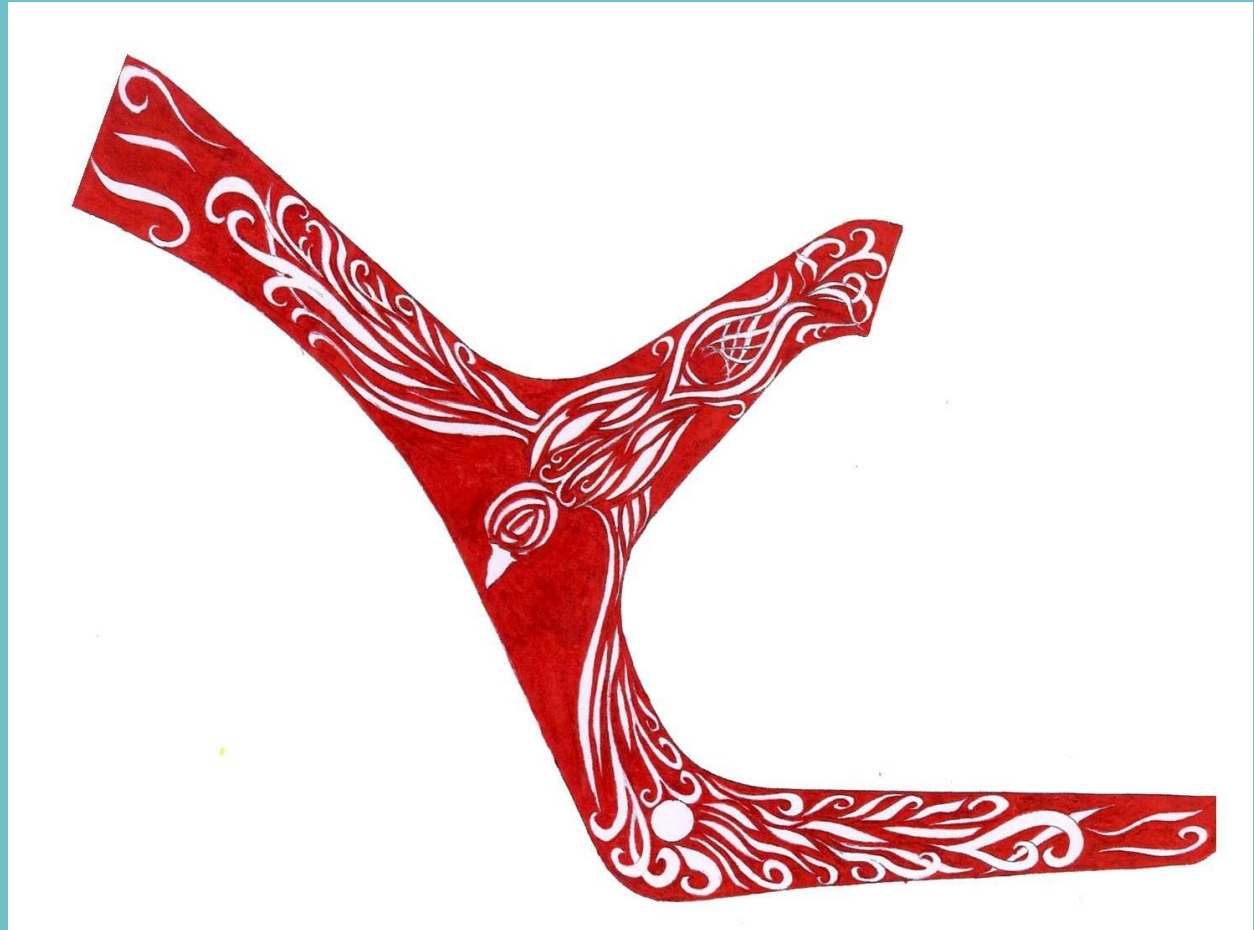

MOUNTAIN BIKE

Ferenc de Rivo, H-1148 Budapest, Jerney u.3., Fax: 00 36 1221 0509, E-mail: derivob@yahoo.com

THE BICYCLE FRAME IS REGISTERED COMMUNITY DESIGN by OAMI

de Rivo

firebird